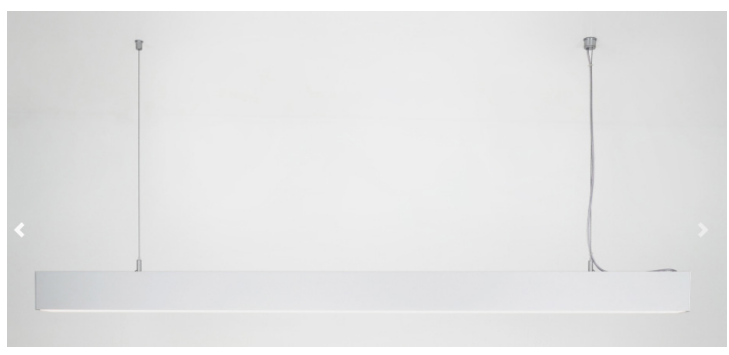

### SOCIAL ROOM

**ACCENT PAINT**  
BENJAMIN MOORE  
FIDDLEHEAD GREEN

**MAIN PAINT**  
BENJAMIN MOORE  
JUTE

**SUSPENDED LIGHTING**  
JOYOLIGHT 8', SILVER

**RECESSED LIGHTING**

**ACOUSTIC PANEL**  
FELTKUTUR DÜOTEX PANEL