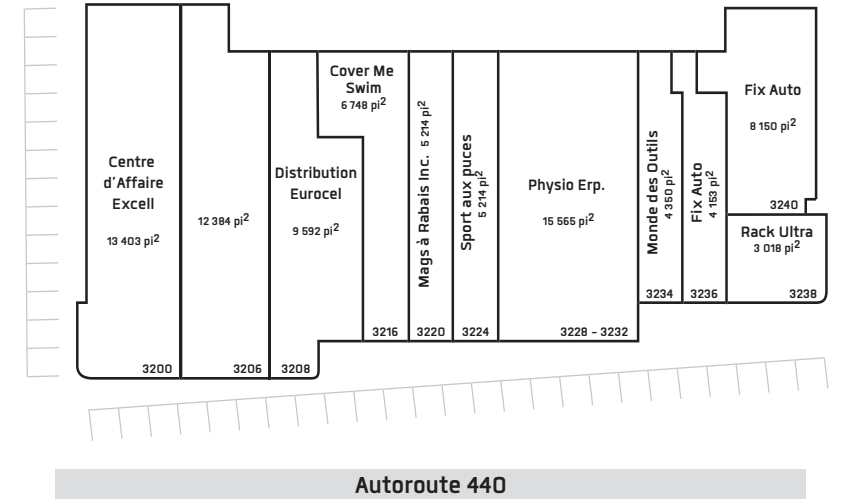

COMPLEXE 440 - BLOC 30